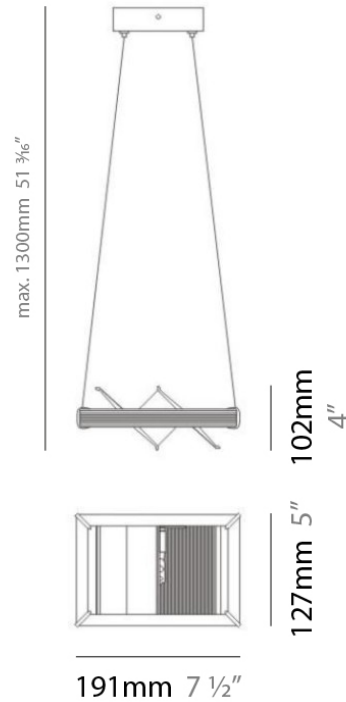

LOFT SUSPENSION

D91007

GENERAL

Series: Loft
Brand: Milan
Division: Design
Mounting Type: Suspension
Mounting Location: Ceiling
Subcategory: Pendant

PHYSICAL

Shape: Abstract
Length (mm): 191
Length (in): 7 ½
Width (mm): 191
Width (in): 7 ½
Height (mm): 1300
Height (in): 51.0
Max. Overall Height (mm): 1295
Max. Overall Height (in): 51.0
Light Distribution: Direct / Indirect
Weight (kg): 1.63
Weight (lbs): 3.60
Diffuser: Glass - Opal
Fixture Material: Metal

ELECTRICAL

Number of Lamps: 1
Lamp Type: LED Retrofit
Lamp Shape: T4
Bulb Included: Bulb Not Included
Total Output Wattage (W): 13
Max. Wattage Per Lamp (W): 13
Lamp Base: G9
Input Voltage (V): 120

LED

OPTICAL

RATINGS AND CERTIFICATIONS

Certified By: CSA Certified to UL and CSA Standards
IP rating: IP20

PROJECT
TYPE
NOTES
QUANTITY
DATE